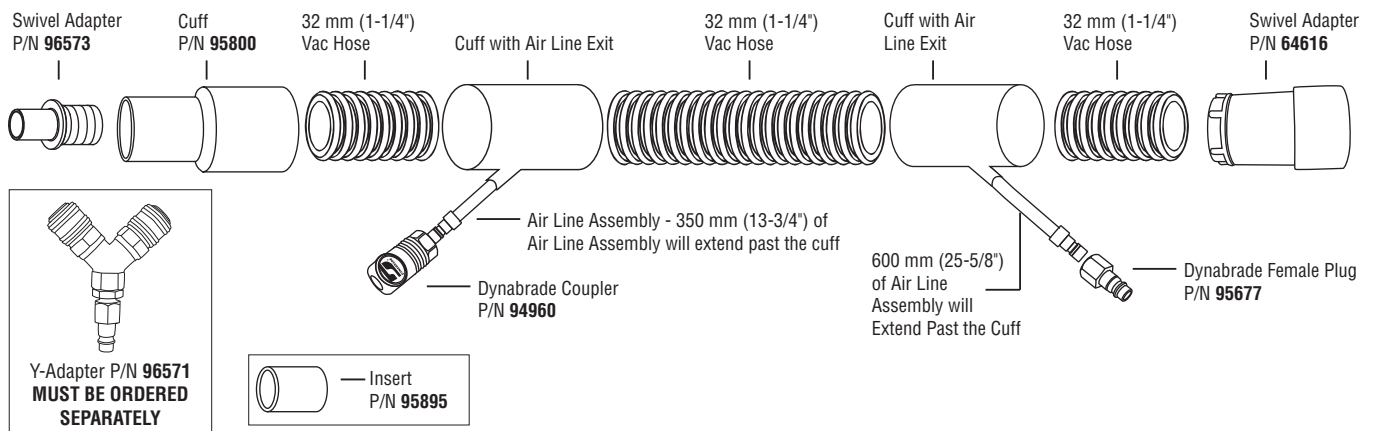

### Part No. 94941

- Standard 32 mm (1-1/4") dia. x 6 m (20') Long Coaxial Vacuum Hose Assembly.

### Part No. 72745

- Standard 28 mm (1-1/8") dia. x 6 m (20') Long Coaxial Vacuum Hose Assembly.

### Part No. 94943

- Optional 32 mm (1-1/4") dia. x 6 m (20') Long Coaxial Vacuum Hose Assembly.

SOURCE CAPTURE SYSTEMS