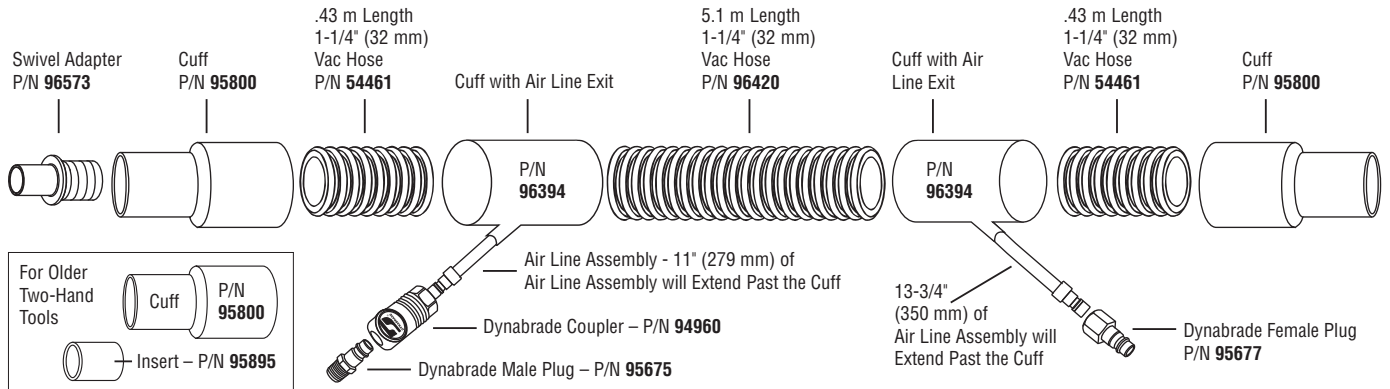

## For use with Dynabrade Vacuum Systems

### Part No. 94941

- Standard 32 mm (1-1/4") dia. x 6 m (20') Long Coaxial Vacuum Hose Assembly.

### Part No. 72745

- Standard 28 mm (1-1/8") dia. x 6 m (20') Long Coaxial Vacuum Hose Assembly.

### Part No. 94943

- Optional 32 mm (1-1/4") dia. x 6 m (20') Long Coaxial Vacuum Hose Assembly.

SOURCE CAPTURE SYSTEMS