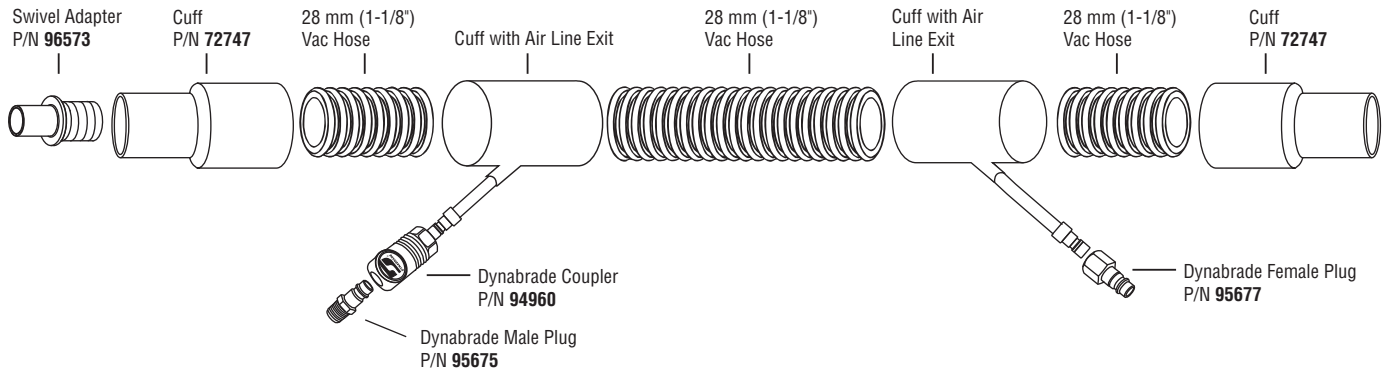

### Part No. 94941

- Standard 32 mm (1-1/4") dia. x 6 m (20') Long Coaxial Vacuum Hose Assembly.

### Part No. 72745

- Standard 28 mm (1-1/8") dia. x 6 m (20') Long Coaxial Vacuum Hose Assembly.

### Part No. 94943

- Optional 32 mm (1-1/4") dia. x 6 m (20') Long Coaxial Vacuum Hose Assembly.

SOURCE CAPTURE SYSTEMS